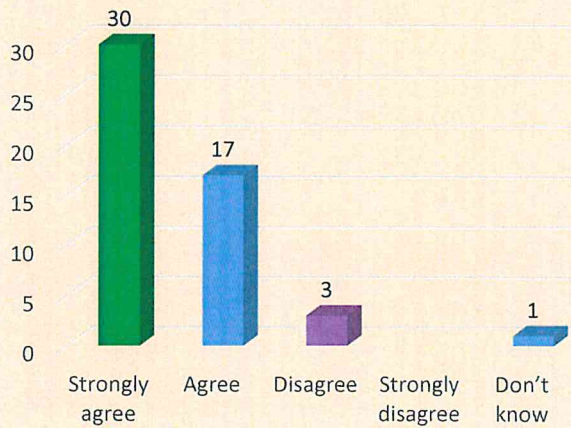

My child does well at this school

...if yes...The school gives them the support they need to succeed