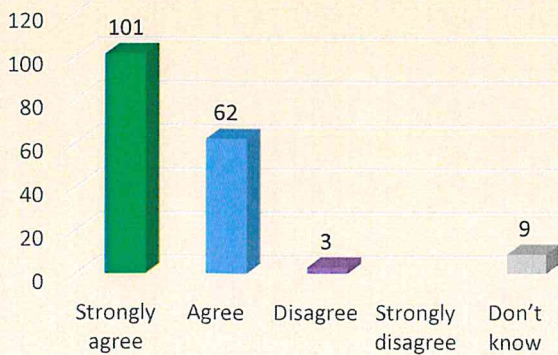

## PARENT QUESTIONNAIRE AUTUMN 2022

The school had 180 responses:

The school lets me know how my child is doing

There is a good range of subjects available to my child at this school

My child can take part in clubs and activities at this school

The school supports my child's wider personal development

I would recommend this school to another parent

I have raised concerns with the school

...if yes...my concerns were dealt with properly

7 - My Child has SEND

...if yes...The school gives them the support they need to succeed

The school has high expectations for my child

My child does well at this school