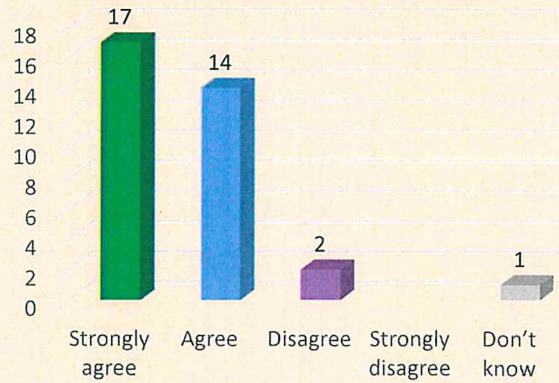

## PARENT QUESTIONNAIRE AUTUMN 2022

The school had 180 responses:

The school lets me know how my child is doing

There is a good range of subjects available to my child at this school

My child can take part in clubs and activities at this school

The school supports my child's wider personal development

I would recommend this school to another parent

I have raised concerns with the school

...if yes...my concerns were dealt with properly

7 - My Child has SEND

...if yes...The school gives them the support they need to succeed

The school has high expectations for my child

My child does well at this school