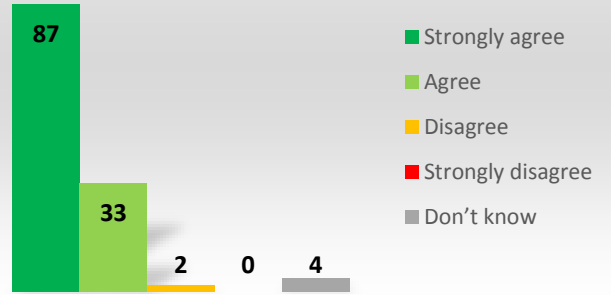

The school responds well to any concerns I raise