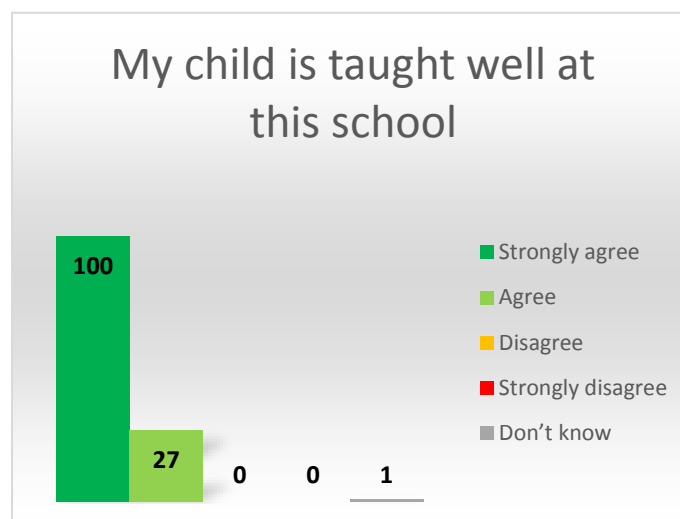

Captain Webb Primary School

RESULTS OF PARENTAL SURVEY AUTUMN 2018

There were 128 surveys returned out of 287 possible = 45%

This school makes sure it's pupils are well behaved

This school deals effectively with bullying