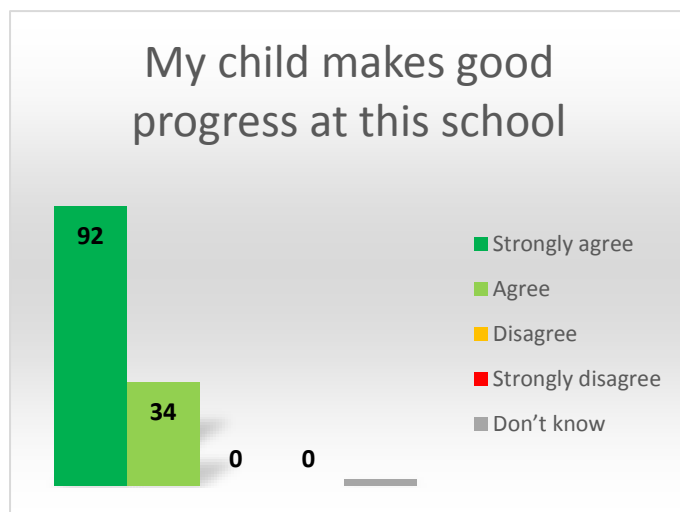

Captain Webb Primary School

RESULTS OF PARENTAL SURVEY AUTUMN 2018

There were 128 surveys returned out of 287 possible = 45%

This school makes sure it's pupils are well behaved

This school deals effectively with bullying

The school is well led and managed

The school responds well to any concerns I raise

I receive valuable information from the school about my child's progress

Would you recommend this school to another parent