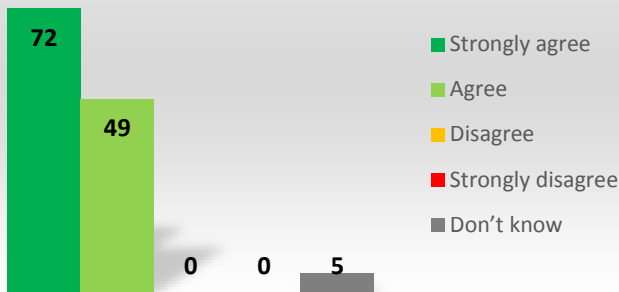

Captain Webb Primary School

RESULTS OF PARENTAL SURVEY AUTUMN 2018

There were 128 surveys returned out of 287 possible = 45%

This school makes sure it's pupils are well behaved

This school deals effectively with bullying