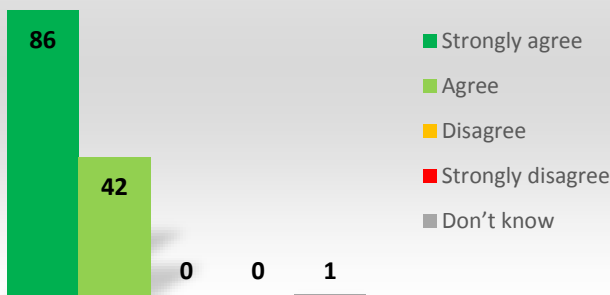

The school is well led and managed