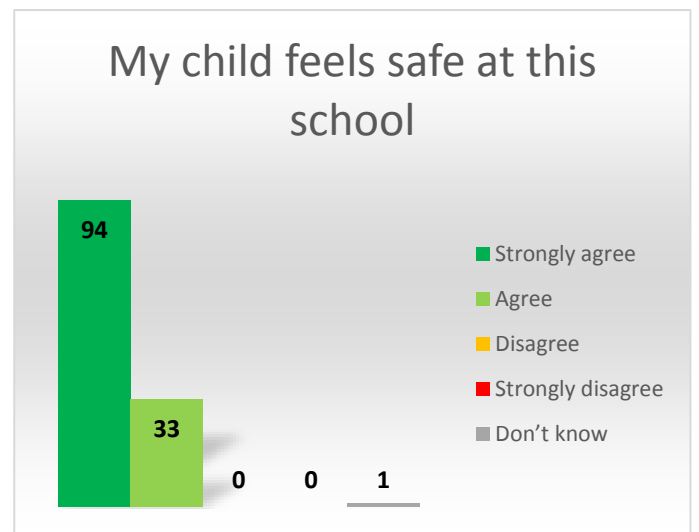

Captain Webb Primary School

RESULTS OF PARENTAL SURVEY AUTUMN 2018

There were 128 surveys returned out of 287 possible = 45%

This school makes sure it's pupils are well behaved

This school deals effectively with bullying