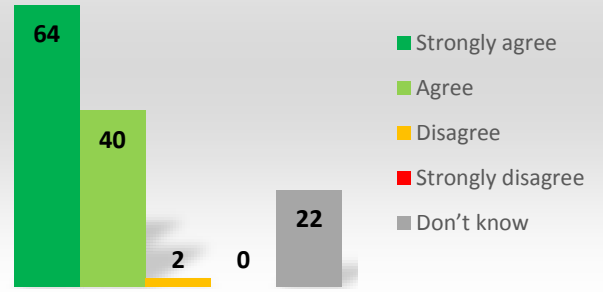

Captain Webb Primary School

RESULTS OF PARENTAL SURVEY AUTUMN 2018

There were 128 surveys returned out of 287 possible = 45%

This school makes sure it's pupils are well behaved

This school deals effectively with bullying