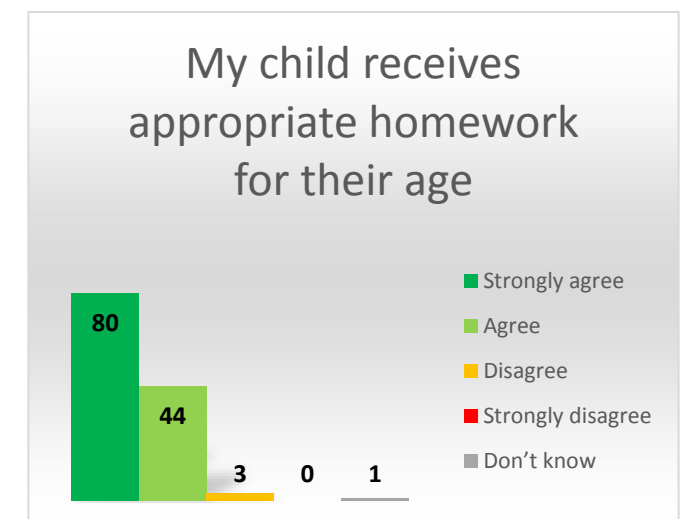

Captain Webb Primary School

RESULTS OF PARENTAL SURVEY AUTUMN 2018

There were 128 surveys returned out of 287 possible = 45%

This school makes sure it's pupils are well behaved

This school deals effectively with bullying