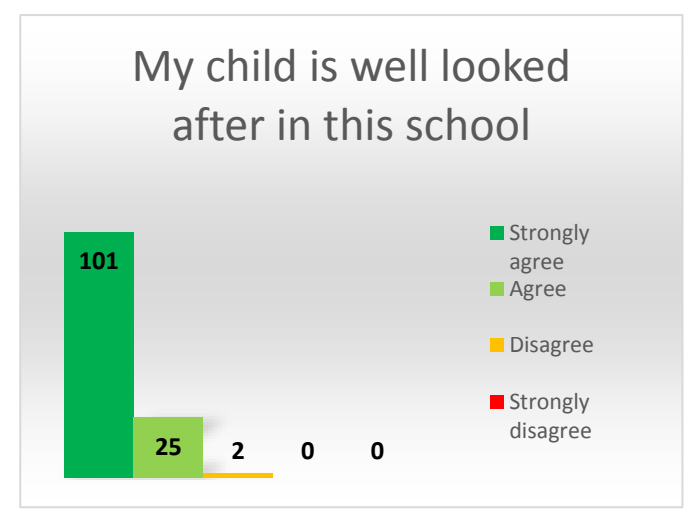

Captain Webb Primary School

RESULTS OF PARENTAL SURVEY AUTUMN 2018

There were 128 surveys returned out of 287 possible = 45%

This school makes sure it's pupils are well behaved

This school deals effectively with bullying