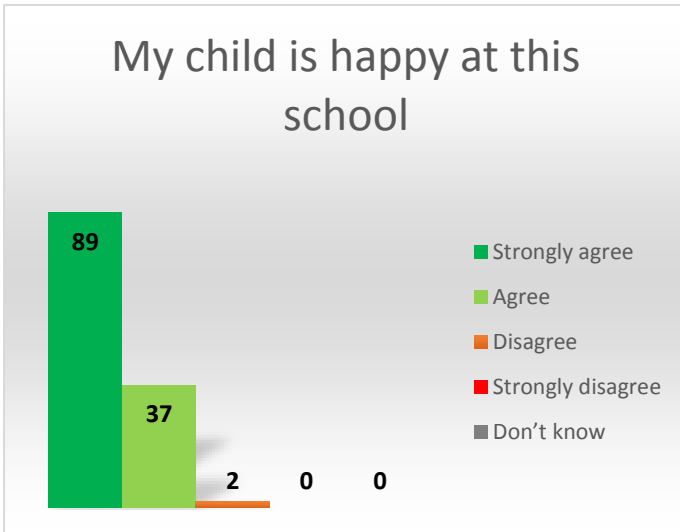

Captain Webb Primary School

RESULTS OF PARENTAL SURVEY AUTUMN 2018

There were 128 surveys returned out of 287 possible = 45%

This school makes sure it's pupils are well behaved

This school deals effectively with bullying