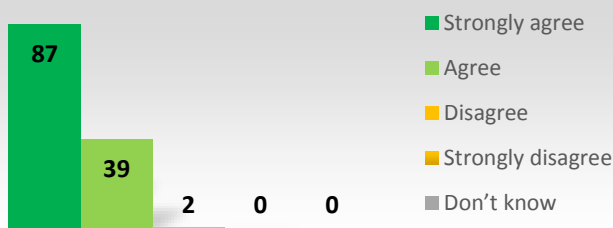

I receive valuable information from the school about my child's progress